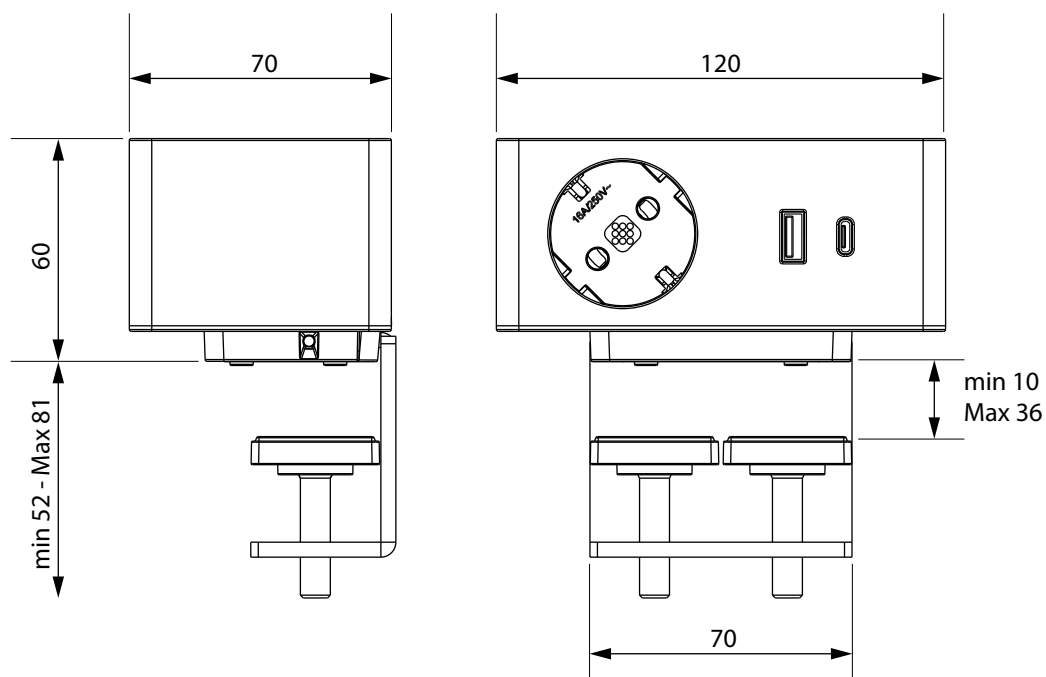

KIT BASE METALLO | METAL BASE KIT

VERSIONE DOPPIA PRESA | 2 SOKETS VERSION